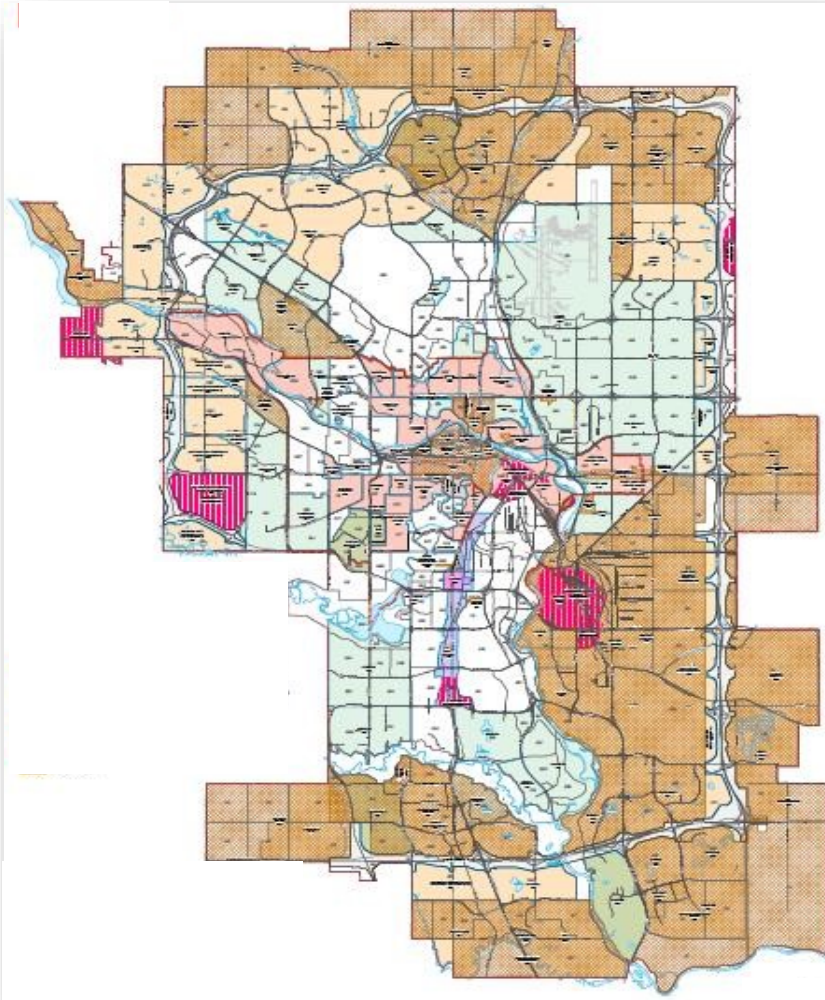

# LOCAL AREA PLANS TODAY

-  Area Structure Plan (Statutory)
-  Area Redevelopment Plan (Statutory)
-  Station Area Plan (Non Statutory)
-  Community Plan (Non Statutory)
-  Design Brief (Non Statutory)
-  L.R.T. Policy (Non Statutory)
-  Policy Plan/ Special Study (Non Statutory)

## *The Challenges*

- ***260+ Local Area Plans***
- ***1 – 45 years old***
- ***7 Different Types of Plans***
- ***Single community, multi-community, TOD oriented plans***